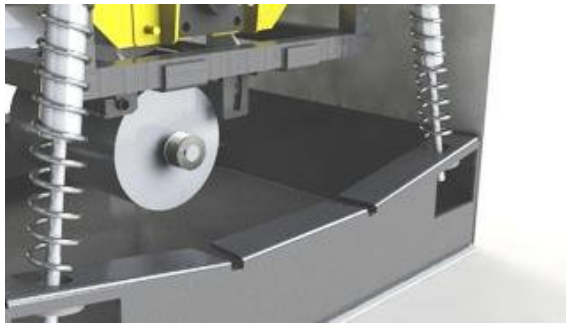

iShake

Intelligent paint mixing

Innovation

- Driveshaft creates 80% more centrifugal force.
- Softstart reduces colorant over hang on lid
- Customise parameters via LED screen & rs 232 port
- On screen diagnostics

SPECIFICATIONS

- **Mixing action :**
- **Typical Application :**

- **Motor power :**
- **Dimensions (cm) :**

Vibrational up to 950 rpm
Paints, Plasters and inks in metal & plastic containers up to
(40 cm x Ø 36,5cm)

0,75kw with frequency inverter
122 (h), 720(w), 680 (d)

Providing World Class Colour Solutions